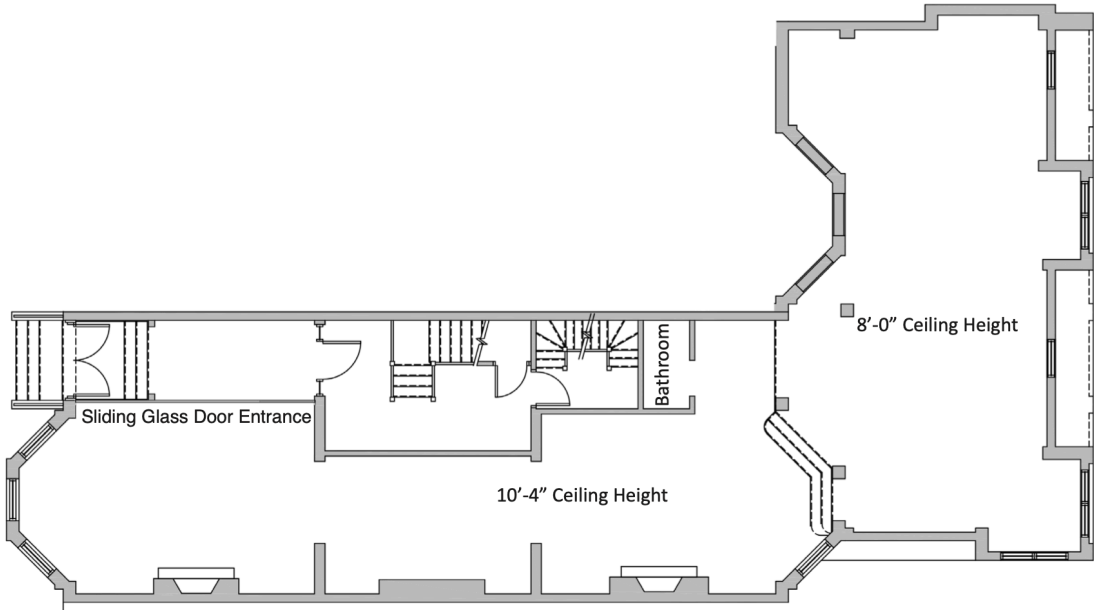

218 Newbury Street

1,956 SF Walk-Up Retail Opportunity

218
Newbury

Approximate Size:

- Street Level 1,956 sf

Site Status:

- Currently Tivoli Audio

Delivery:

- Immediate

Frontage:

- Approximately 17 Feet

Your Neighbors:

- Anthropologie
- Nike
- Zara
- Shake Shack
- Allbirds
- Rothys
- Lululemon

Additional Details:

- Ceiling Height 10'-4"
- Modern sliding glass entry doors

1,956 SF Walk-Up Retail Opportunity

218
Newbury

1,956 SF Street Level

Located between Exeter & Fairfield St.

218 Newbury

Exeter Street

Commonwealth Avenue

Ted Baker London (Up) / Dr. Martens Timberland (Up) / Available Anthropologie / State & Liberty	201
Allbirds (Up) / 2,630sf Available (Down)	205
Fine One (Up) / Skin MD Laser & Cosmetic Group	209
Rothy's	211
Cabot & Company Real Estate	213
986sf Available (Up) / Newbury Visions (Down)	215
Fish & Bone (Up) / I.CE.NY (Down)	217
Edge Luxury Eyewear (Up) / Bush Cleaners (Down)	219
Hastens (Up) / Dellaria Salon (Down)	221
Fitness Hub (Up) / Lit (Down)	223
Bobbles and Lace (Up) / Gre.Co (Down)	225
CBD American Shaman (Up) / 1,600sf Available (Down)	227
Buck Mason (Coming Soon) (Up/Down)	229
Toscana Day Spa / Skindeep Med Spa	231
Safar Salon	233
Bang and Olufsen (Coming Soon) / Serafina	235