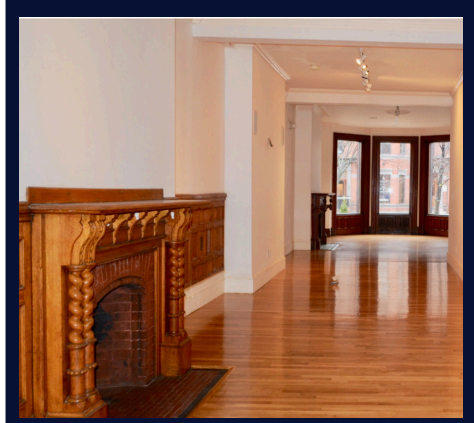

- Immediate

Frontage:

- Approximately 17 Feet

Your Neighbors:

- Anthropologie
- Nike
- Zara
- Shake Shack
- Allbirds
- Rothys
- Lululemon

Additional Details:

- Ceiling Height 10'-4"
- Modern sliding glass entry doors